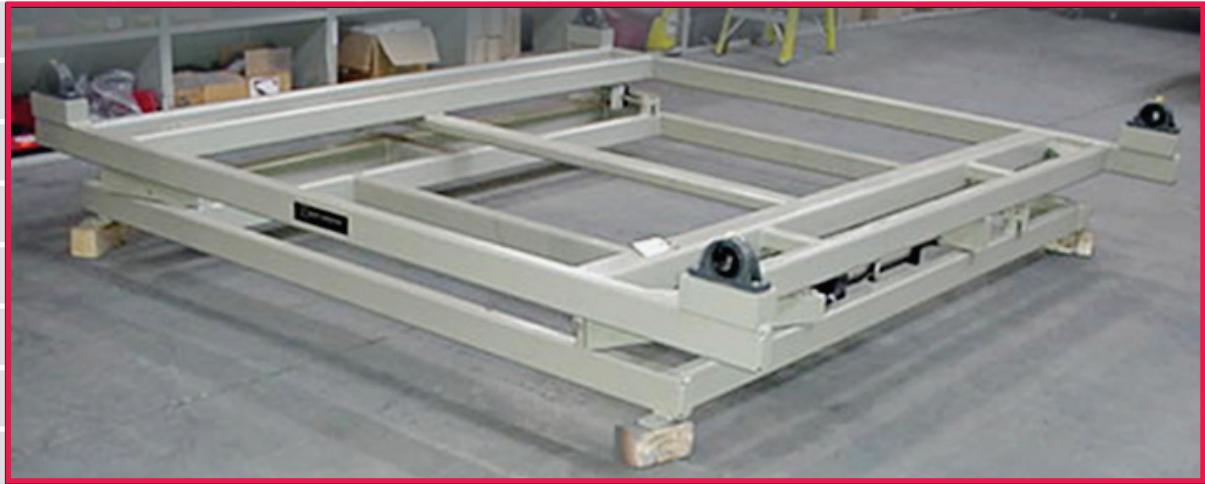

HDGECG Carpet Guide

Gude Span = 132" Roll Face = 96"

Fives North American Combustion, Inc.
Guiding Systems

4455 EAST 71st STREET, CLEVELAND, OH 44105 USA

Tel: 216.271.6000 Fax: 216.641.7852

email: fna.guiding@fivesgroup.com - www.fivesgroup.com/fivesna