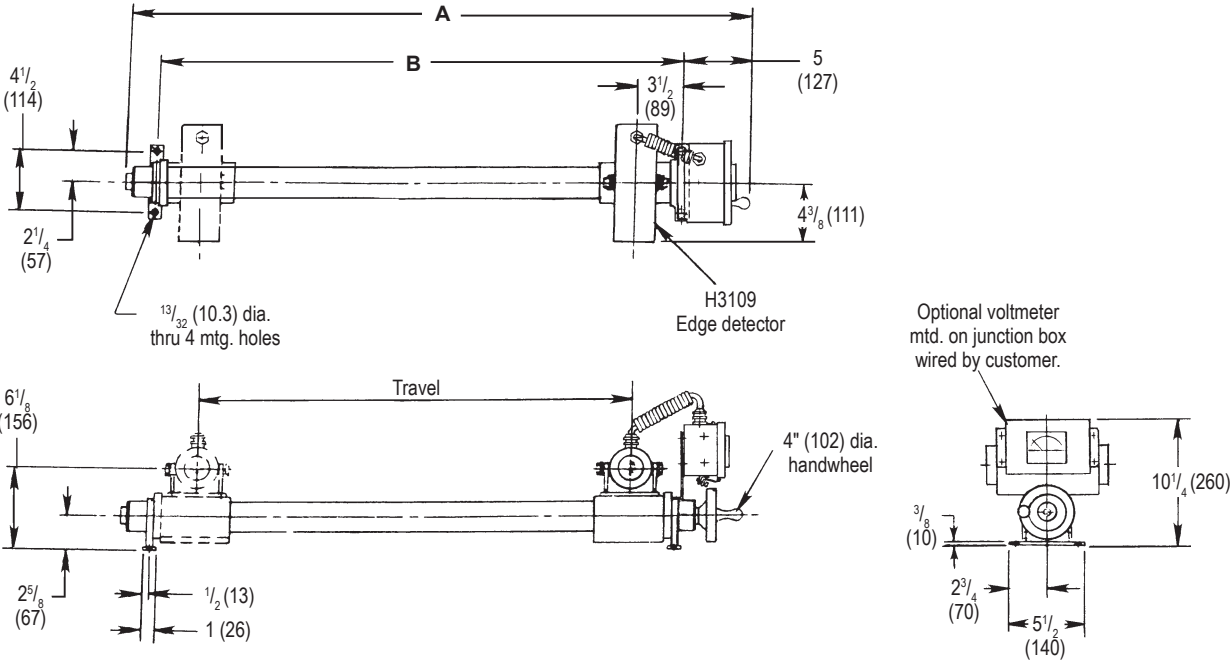

## H5542 MOTORIZED POSITIONER WITH H3109 EDGE DETECTOR

dimensions  
inches (mm)

Ref: Dwg. HB08-1340

NOTE: ELECTRIC MOTOR AND DETECTOR ARE PRE-WIRED INTO JUNCTION BOX BY FIVES NORTH AMERICAN COMBUSTION, INC.

Detector Positioner Model No.	Light Source Model No.	A	B	Travel
H5542-1XX-12	H31XX-024-20	33 <sup>5</sup> / <sub>8</sub> (854)	19 (483)	12 (305)
H5542-1XX-18	H31XX-036-32	39 <sup>5</sup> / <sub>8</sub> (1006)	25 (635)	18 (457)
H5542-1XX-24	H31XX-036-32	45 <sup>5</sup> / <sub>8</sub> (1159)	31 (787)	24 (610)
H5542-1XX-36	H31XX-048-44	57 <sup>5</sup> / <sub>8</sub> (1464)	43 (1092)	36 (914)
H5542-1XX-48	H31XX-060-56	69 <sup>5</sup> / <sub>8</sub> (1768)	55 (1397)	48 (1219)

# H5540 MANUAL POSITIONER WITH H3109 EDGE DETECTOR

dimensions  
inches (mm)

Ref: Dwg. HB08-1341

NOTE: ELECTRIC MOTOR AND DETECTOR ARE PRE-WIRED INTO JUNCTION BOX BY FIVES NORTH AMERICAN COMBUSTION, INC.

Detector Positioner Model No.	Light Source Model No.	A	B	Travel
H5540-12X-12	H31XX-024-20	26 (660)	19 (483)	12 (305)
H5540-12X-18	H31XX-036-32	32 (813)	25 (635)	18 (457)
H5540-12X-24	H31XX-036-32	38 (965)	31 (787)	24 (610)
H5540-12X-36	H31XX-048-44	50 (1270)	43 (1092)	36 (914)
H5540-12X-48	H31XX-060-56	62 (1575)	55 (1397)	48 (1219)