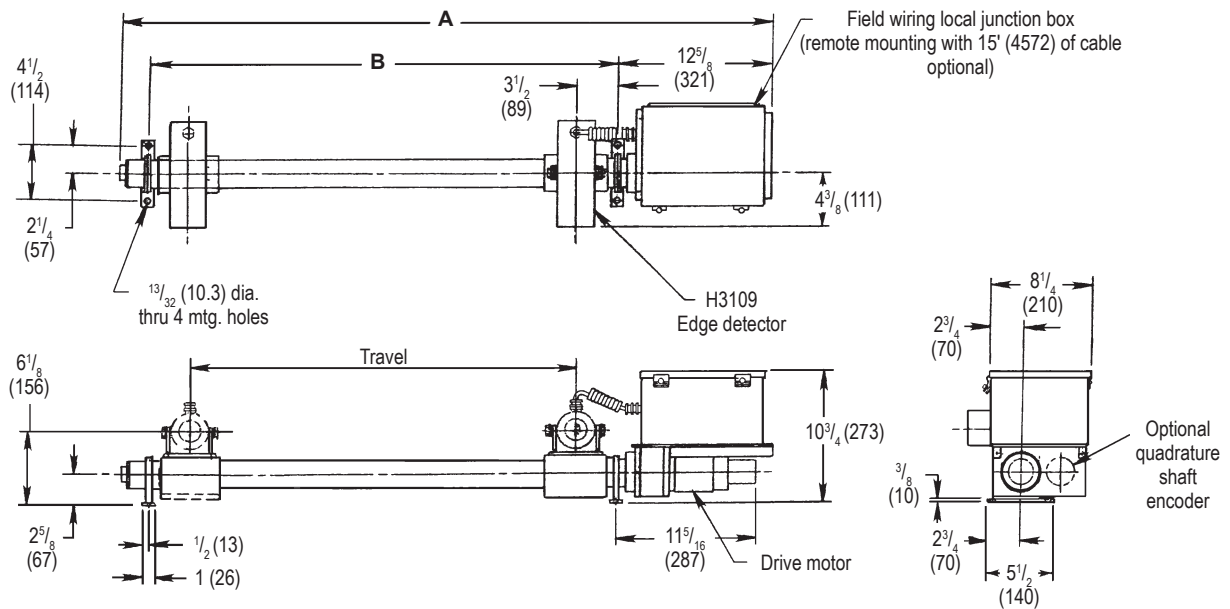

## H5542 MOTORIZED POSITIONER WITH H3109 EDGE DETECTOR

dimensions  
inches (mm)

Ref: Dwg. HB08-1340

NOTE: ELECTRIC MOTOR AND DETECTOR ARE PRE-WIRED INTO JUNCTION BOX BY FIVES NORTH AMERICAN COMBUSTION, INC.

Detector Positioner Model No.	Light Source Model No.	A	B	Travel
H5542-1XX-12	H31XX-024-20	33 <sup>5</sup> / <sub>8</sub> (854)	19 (483)	12 (305)
H5542-1XX-18	H31XX-036-32	39 <sup>5</sup> / <sub>8</sub> (1006)	25 (635)	18 (457)
H5542-1XX-24	H31XX-036-32	45 <sup>5</sup> / <sub>8</sub> (1159)	31 (787)	24 (610)
H5542-1XX-36	H31XX-048-44	57 <sup>5</sup> / <sub>8</sub> (1464)	43 (1092)	36 (914)
H5542-1XX-48	H31XX-060-56	69 <sup>5</sup> / <sub>8</sub> (1768)	55 (1397)	48 (1219)

# H5540 MANUAL POSITIONER WITH H3109 EDGE DETECTOR

dimensions  
inches (mm)

Ref: Dwg. HB08-1341

NOTE: ELECTRIC MOTOR AND DETECTOR ARE PRE-WIRED INTO JUNCTION BOX BY FIVES NORTH AMERICAN COMBUSTION, INC.

Detector Positioner Model No.	Light Source Model No.	A	B	Travel
H5540-12X-12	H31XX-024-20	26 (660)	19 (483)	12 (305)
H5540-12X-18	H31XX-036-32	32 (813)	25 (635)	18 (457)
H5540-12X-24	H31XX-036-32	38 (965)	31 (787)	24 (610)
H5540-12X-36	H31XX-048-44	50 (1270)	43 (1092)	36 (914)
H5540-12X-48	H31XX-060-56	62 (1575)	55 (1397)	48 (1219)