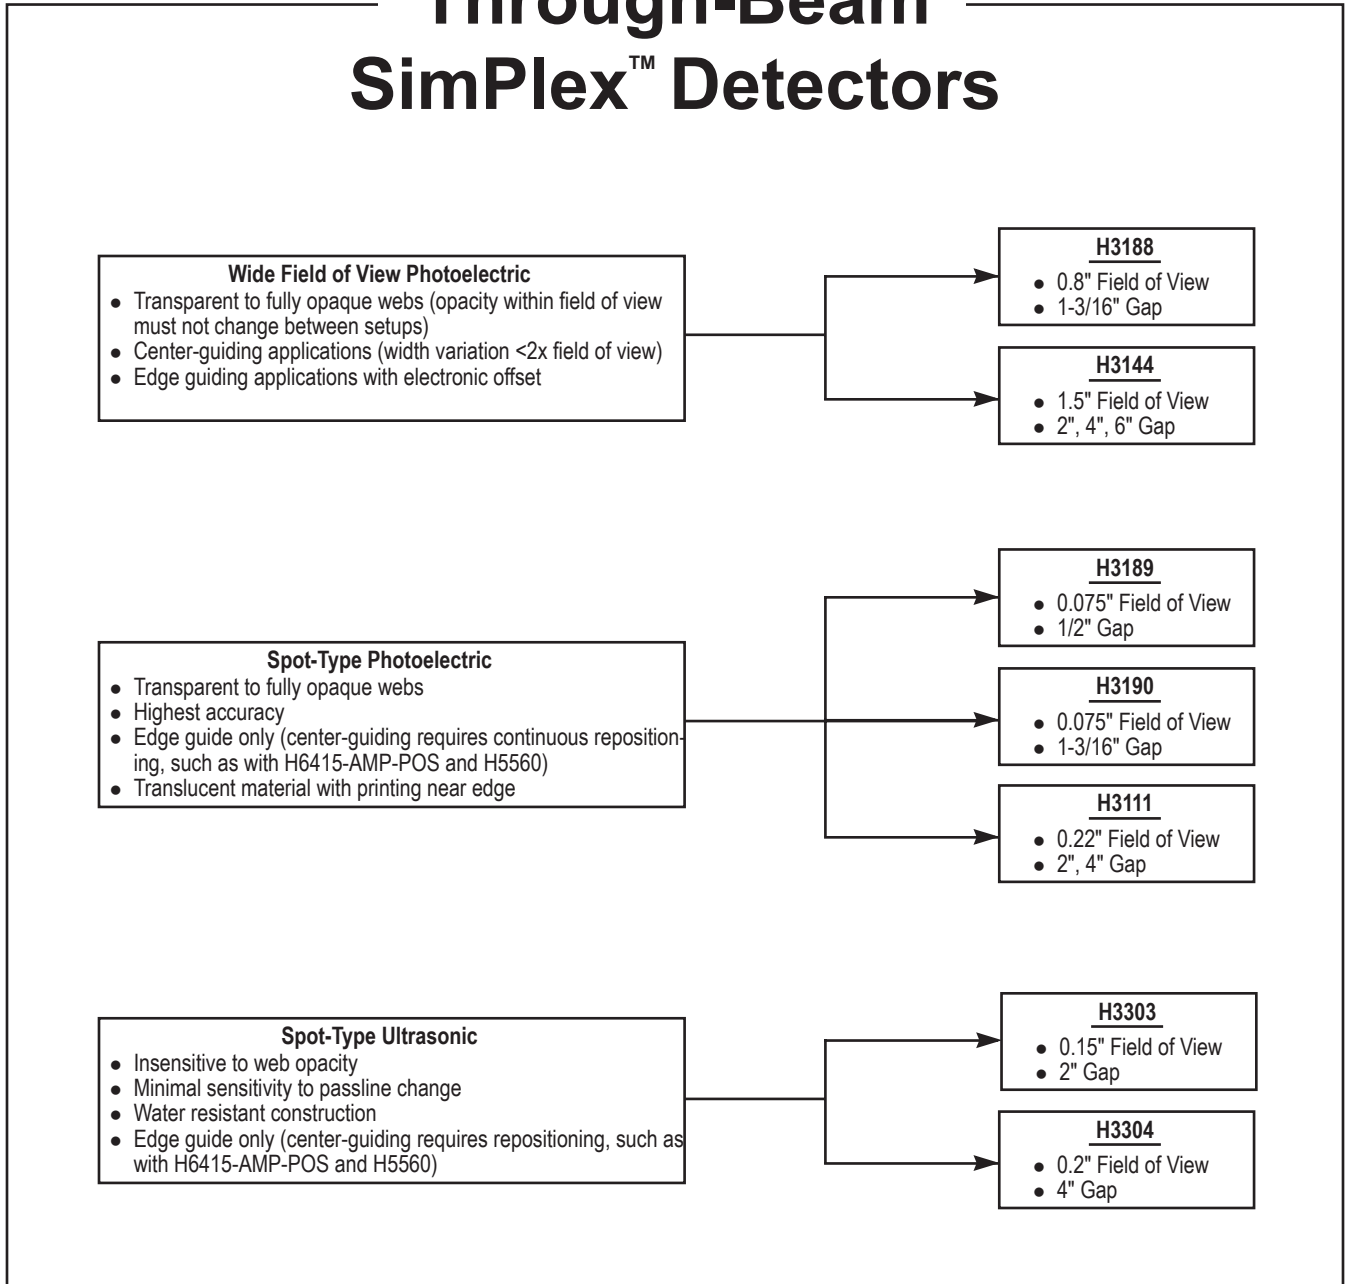

Through-Beam SimPlex™ Detectors

**Fives North American Combustion, Inc.
Guiding Systems**

4455 EAST 71st STREET, CLEVELAND, OH 44105 USA

Tel: 216.271.6000 Fax: 216.641.7852

email: fna.guiding@fivesgroup.com - www.fivesgroup.com/fivesna